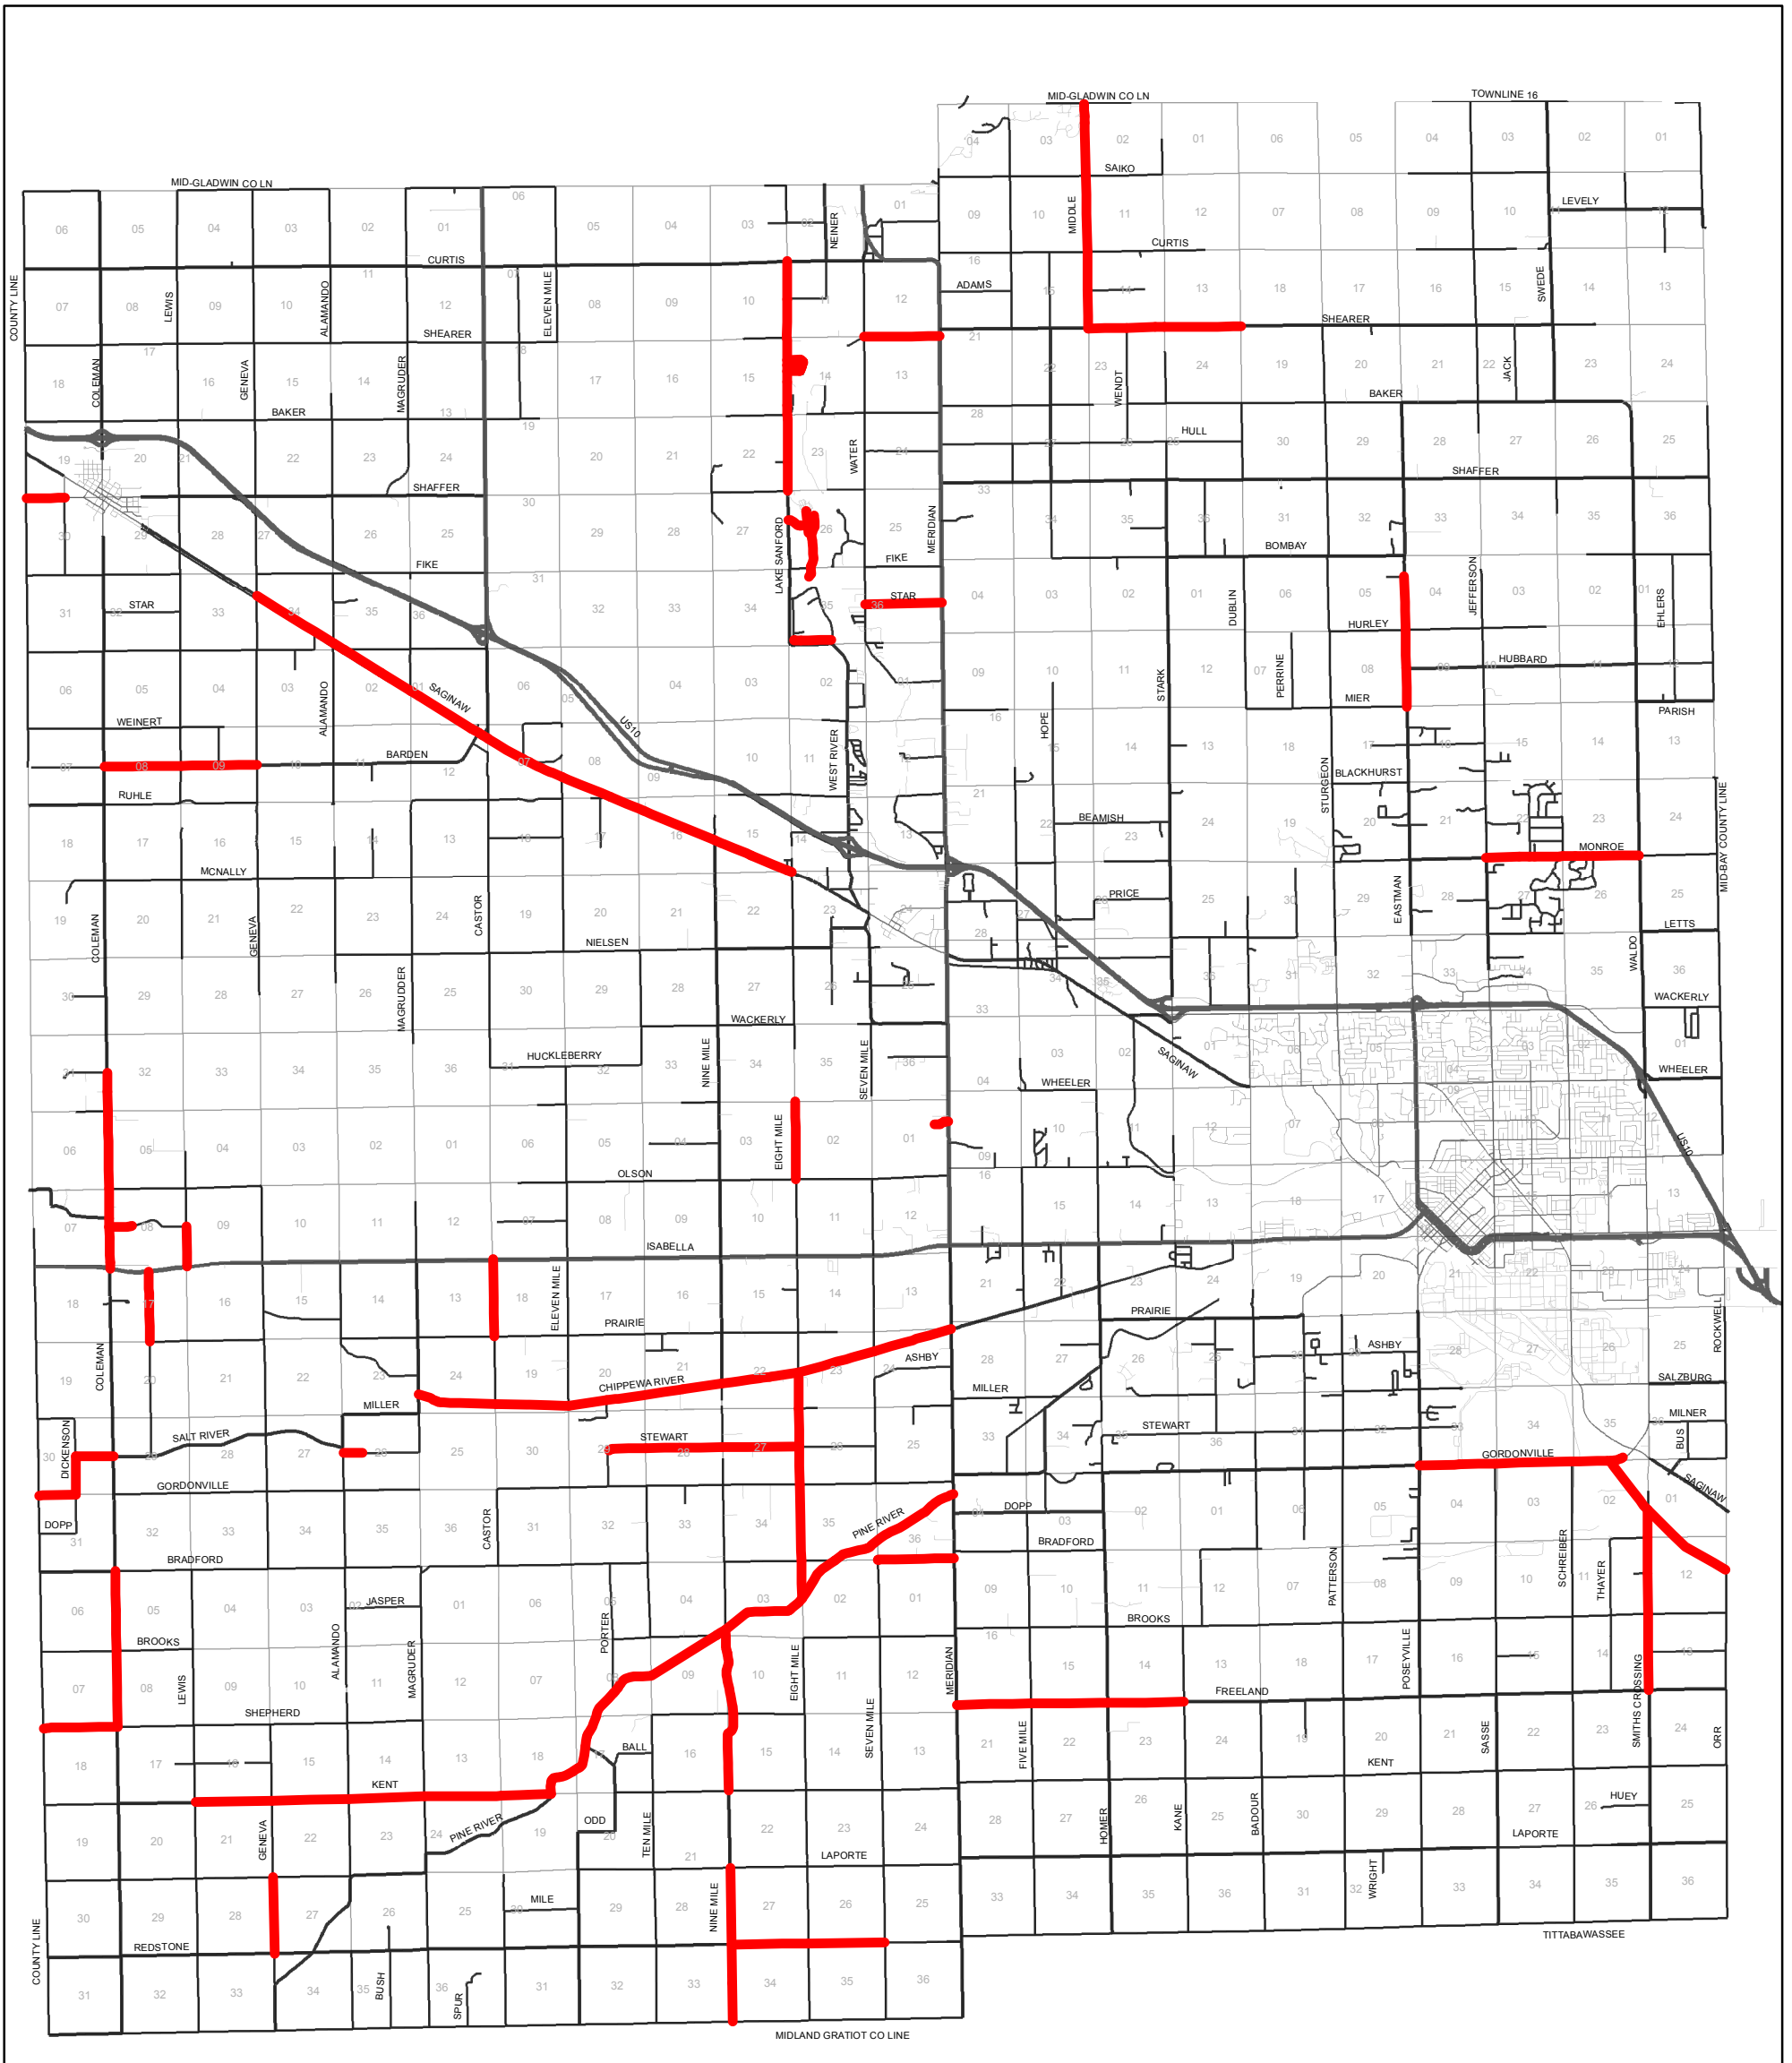

2017 PROPOSED SEALCOAT PROGRAM

This map is not a construction map. This map is to help aid the bidding process only. Please note that this map shows all the proposed sealcoat projects. Projects may be added or deleted at engineers discretion.

Legend

Sealcoat Projects

2017

Midland County Road Commission

2334 North Meridian Road
Sanford, Michigan 48657
Office: 989-687-9060 Fax: 989-687-9121