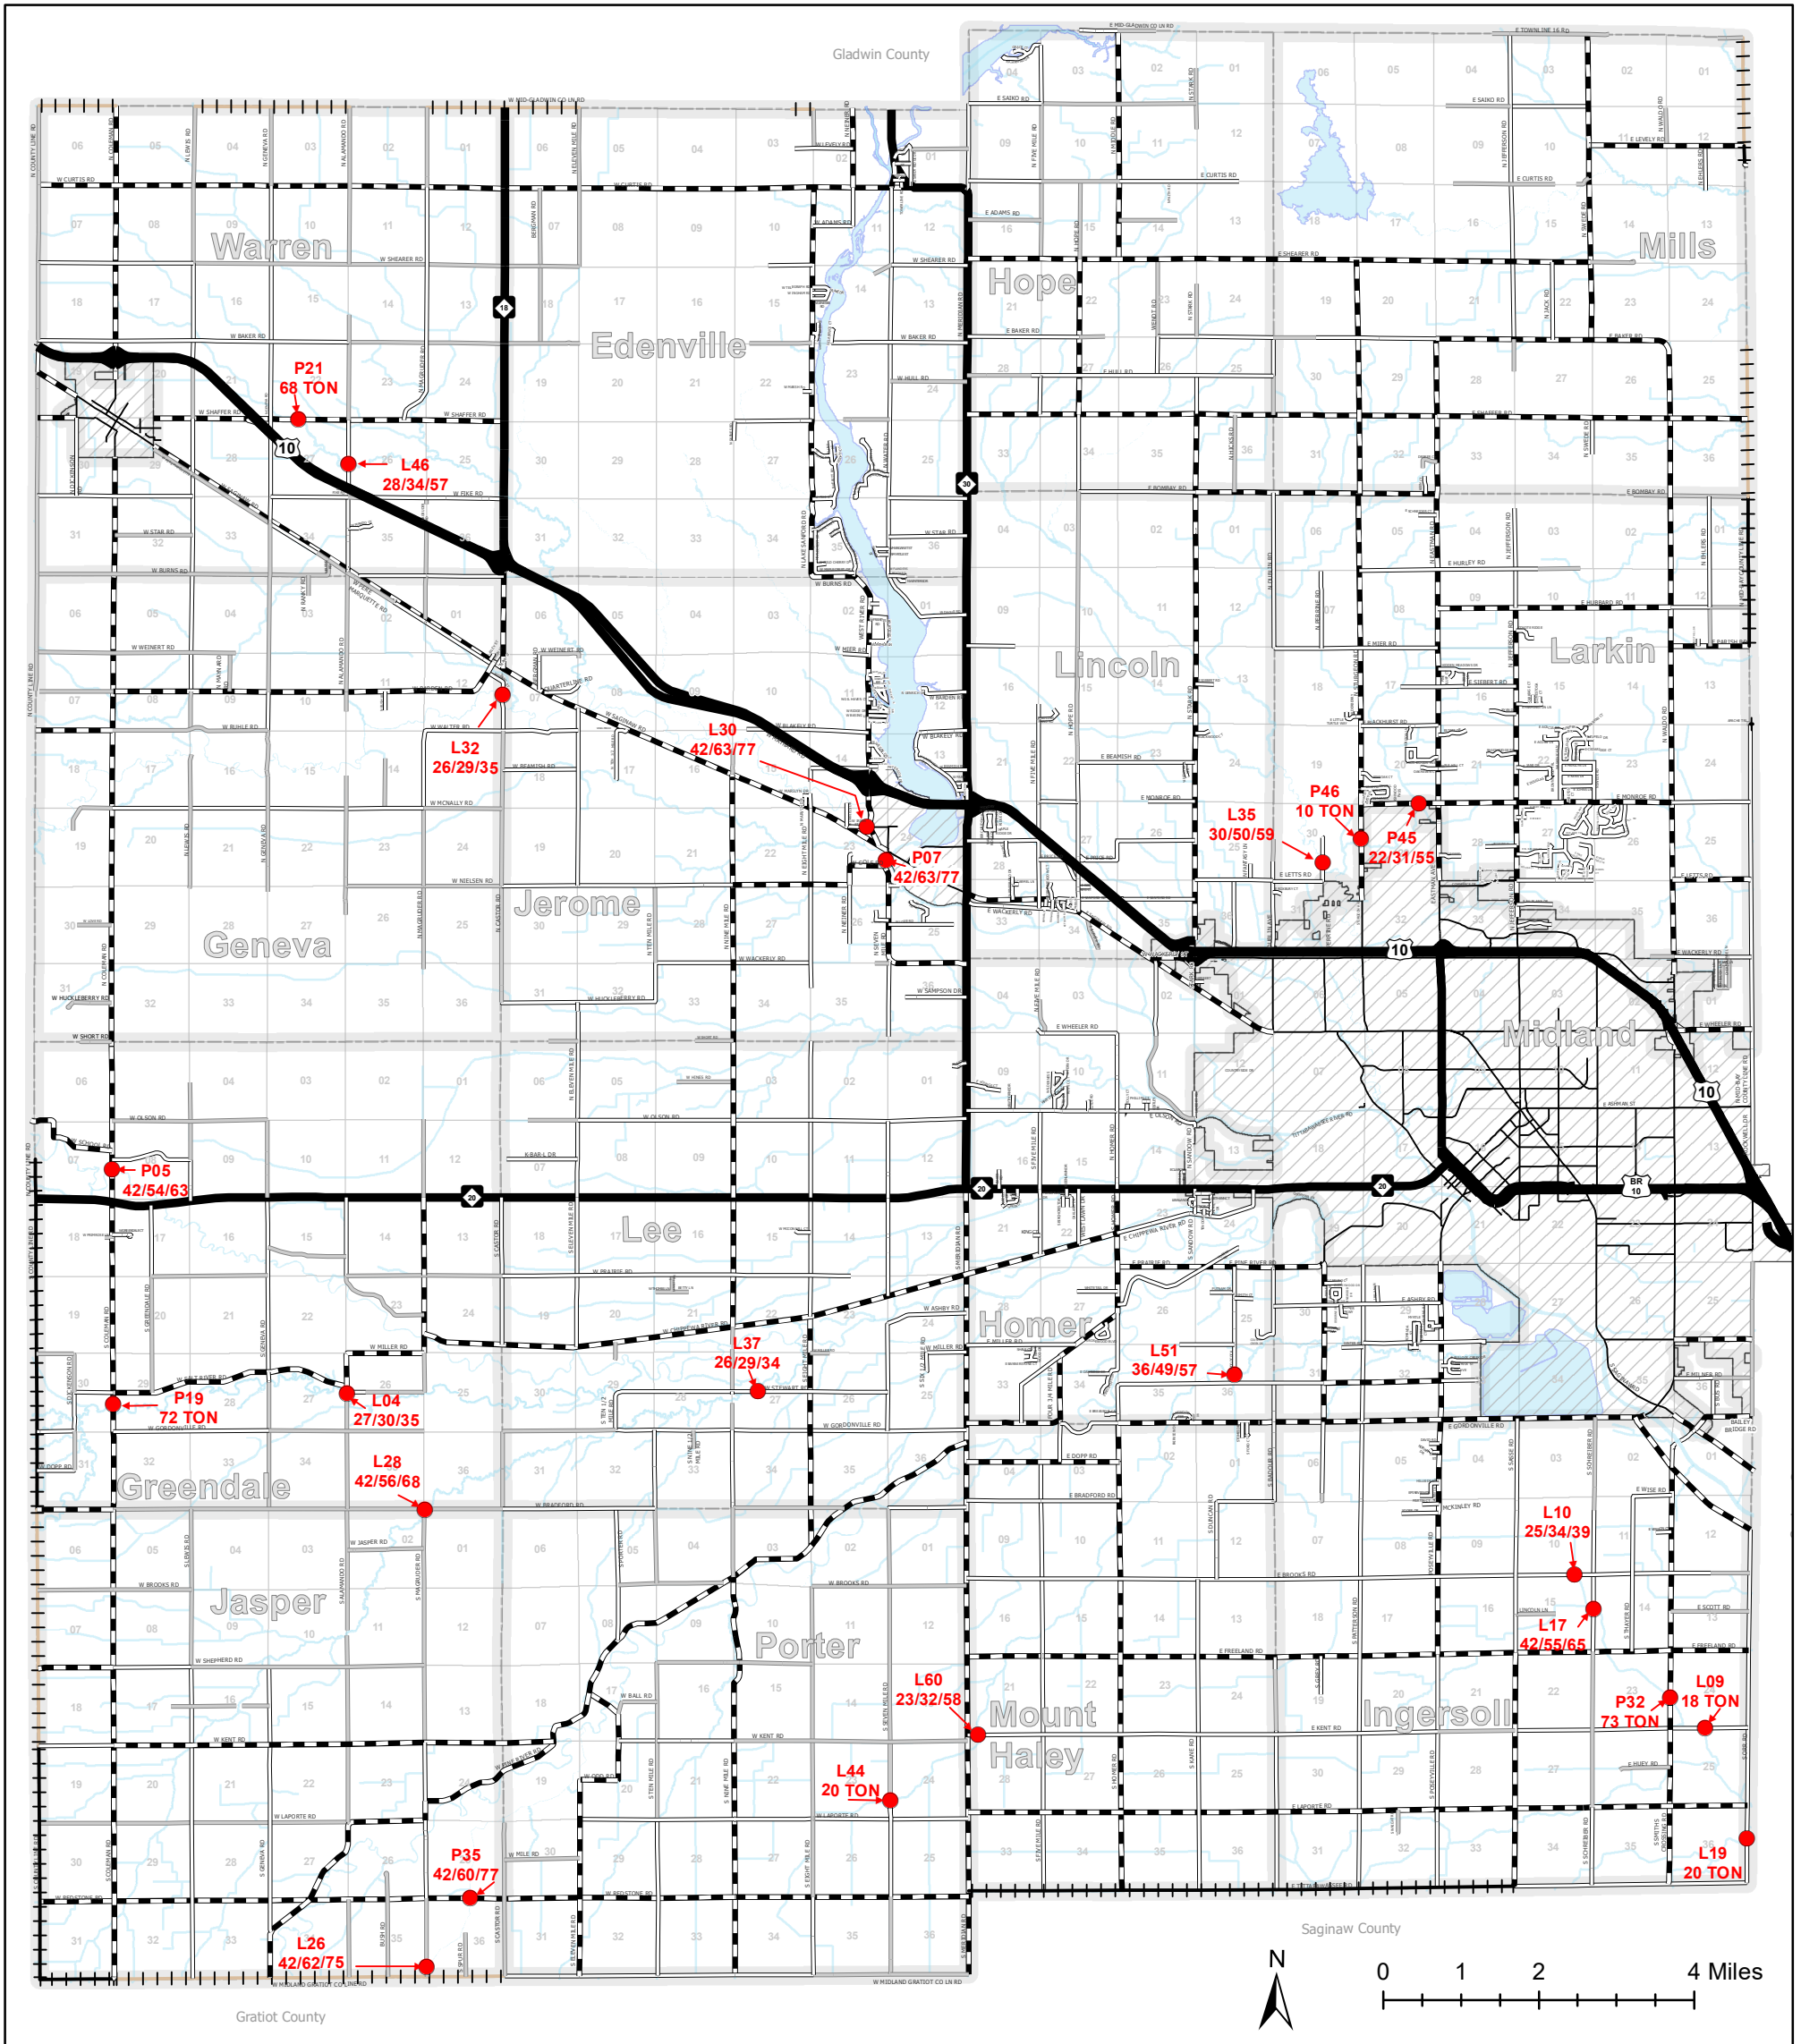

Midland County Road Commission 2018 Weight Restricted Bridges

Roads

- STATE HIGHWAY
- PRIMARY
- COUNTY LOCAL - PAVED
- COUNTY LOCAL - UNPAVED
- ADJACENT COUNTY - PAVED
- ADJACENT COUNTY - UNPAVED
- CITY

MCRC ID → **P35**

WEIGHT LIMIT → **42/60/77**

Bridge Status

- NO WEIGHT RESTRICTION
- WEIGHT RESTRICTED

Midland County Road Commission

2334 North Meridian Road
Sanford, Michigan 48657
Office: 989-687-9060 Fax: 989-687-9121