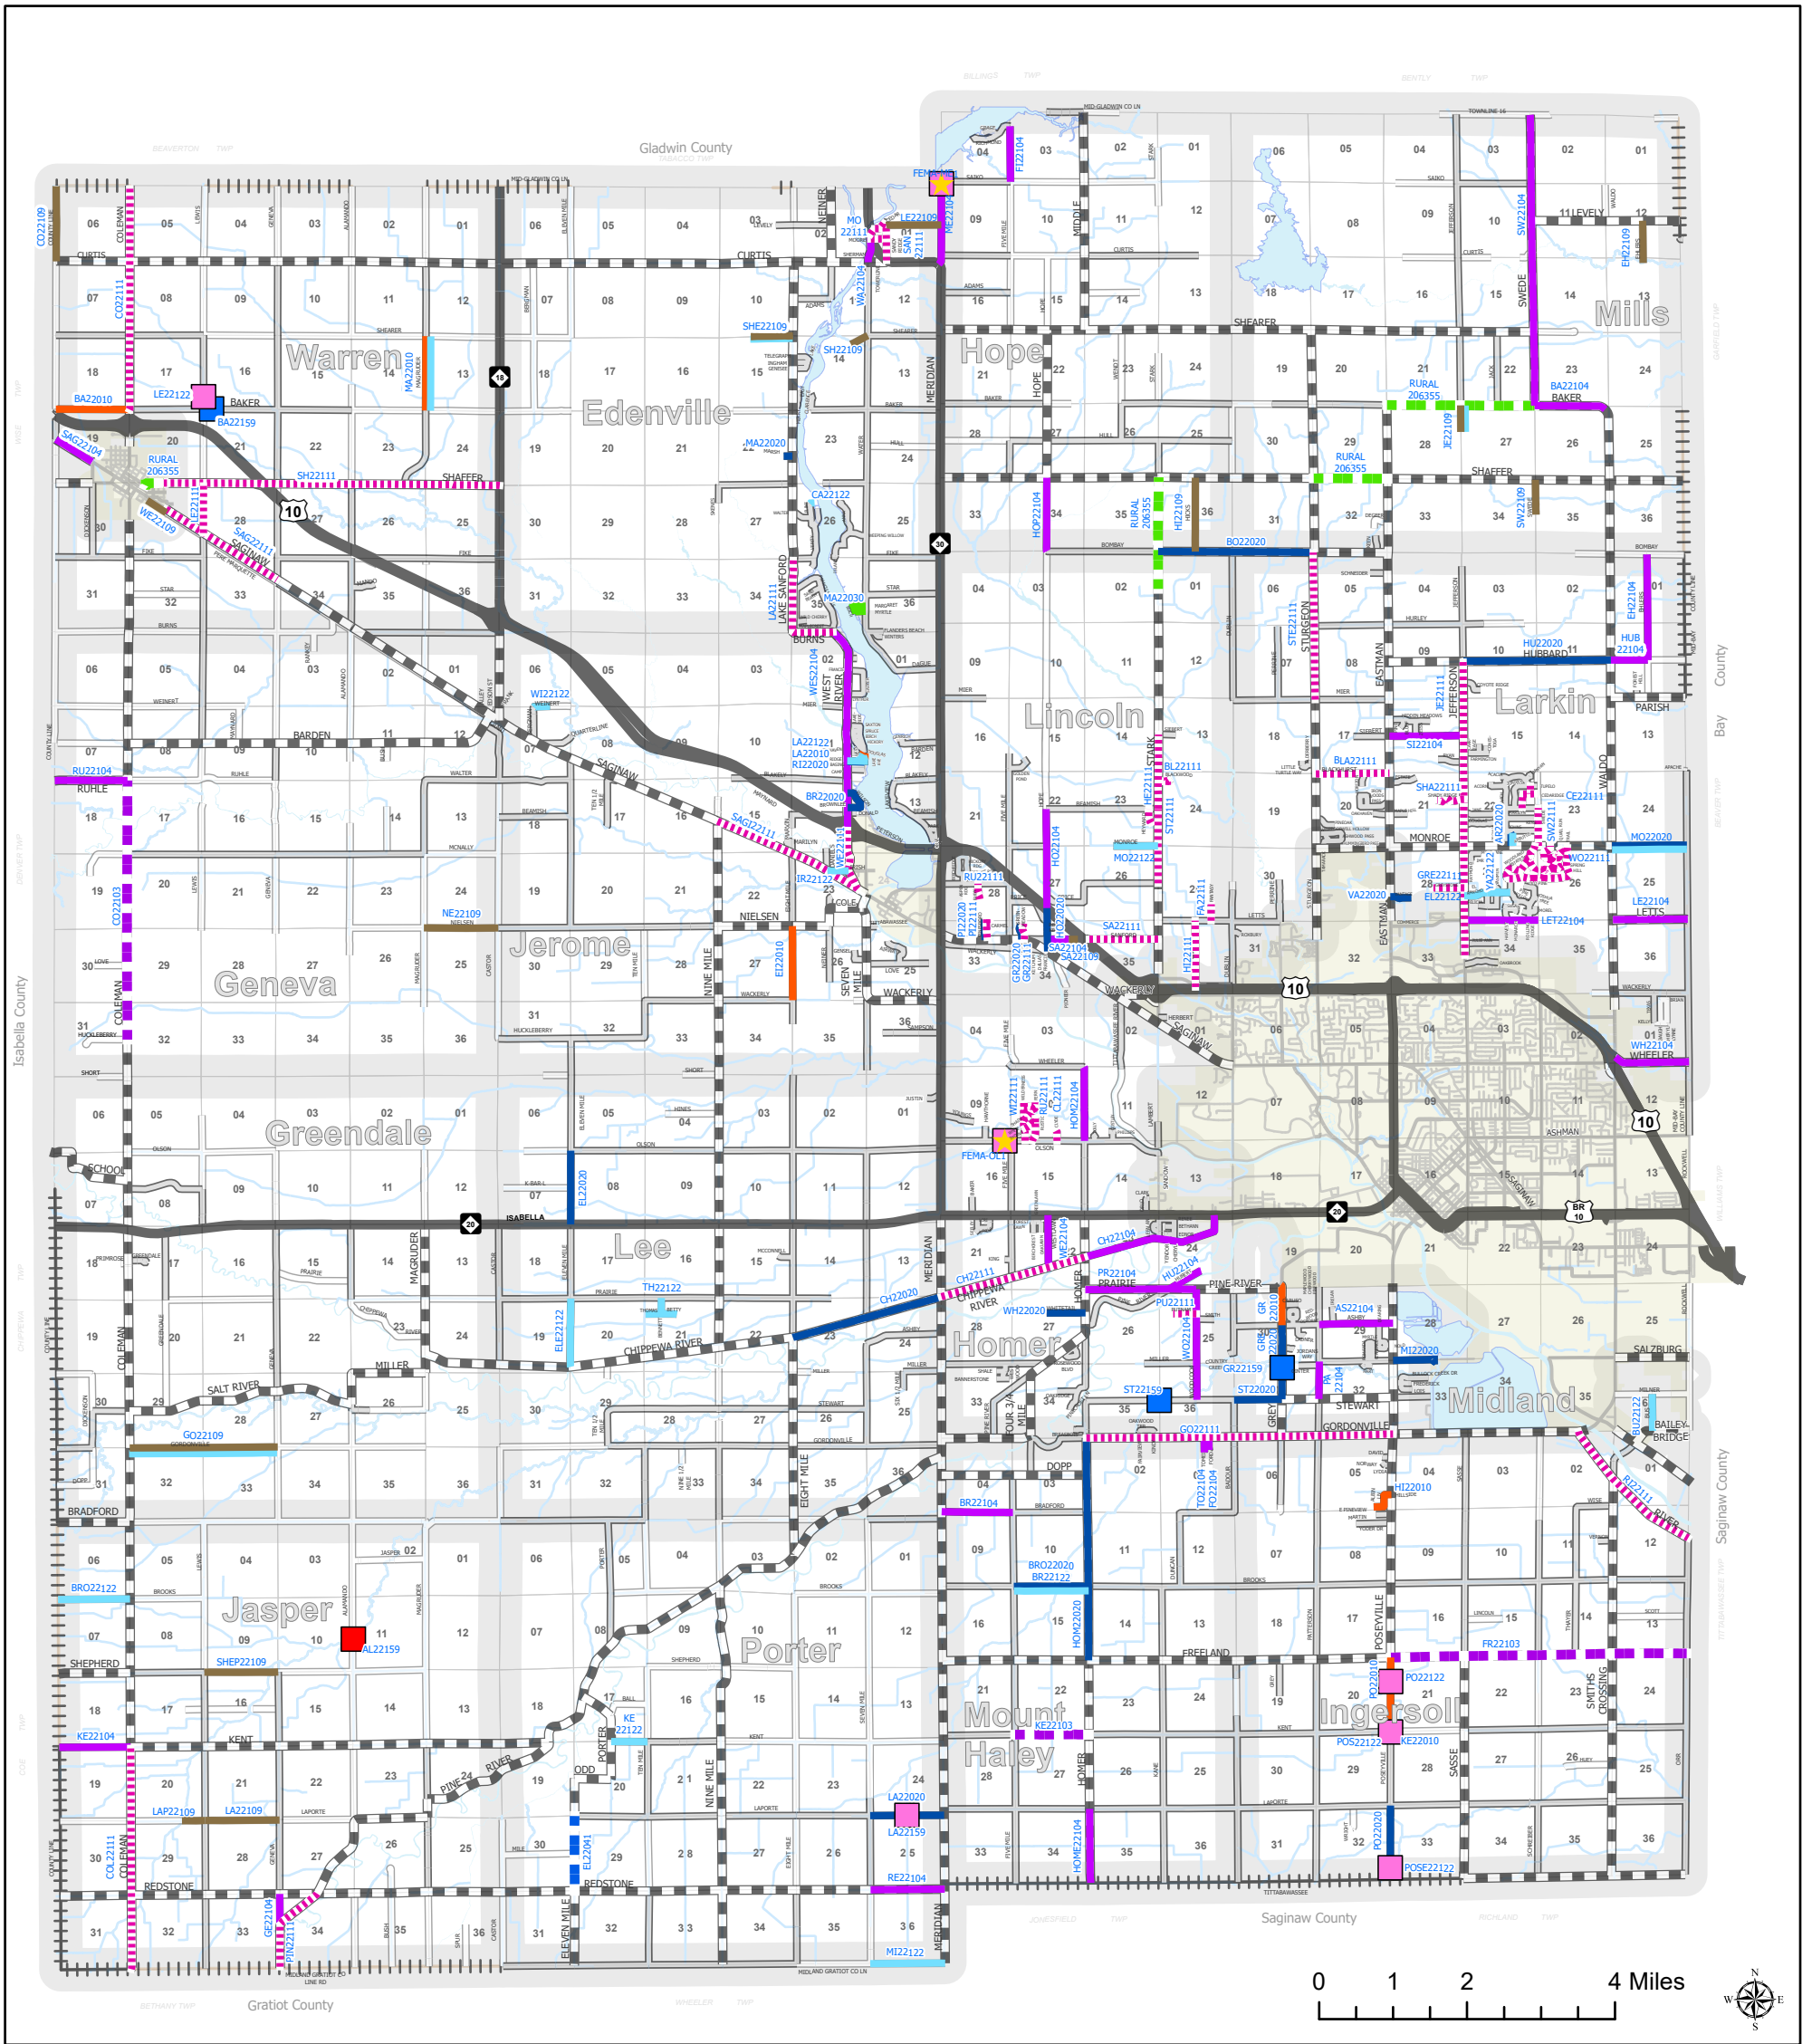

2022 Construction Program

View our interactive Construction Map
Just scan the QR code
www.midlandroads.com/now

This map represents primary planned projects and local signed estimates AS OF 5/31/2022.
Please note that projects are subject to change at any time.

Roads	
	STATE HIGHWAY
	PRIMARY
	COUNTY LOCAL - PAVED
	COUNTY LOCAL - UNPAVED
	ADJACENT COUNTY - PAVED
	ADJACENT COUNTY - UNPAVED
	CITY MAJOR
	CITY MINOR

Legend	
	BRIDGE CONSTRUCTION
	BRIDGE REPLACEMENT
	CULVERT REPLACEMENT
	FEMA CULVERT REPLACEMENT
	GRAVEL
	DRAINAGE
	CRACK SEAL
	CHIP SEAL
	MICROSURFACE
	ASPHALT OVERLAY
	ASPHALT ULTRA THIN
	ASPHALT RECONSTRUCTION
	RURAL
	COLD IN-PLACE

Midland County Road Commission
2334 North Meridian Road
Sanford, Michigan 48657
Office: 989-687-9060 Fax: 989-687-9121